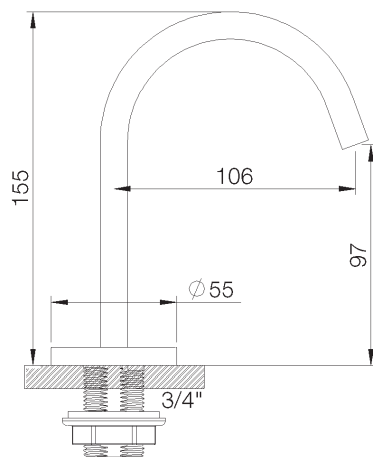

PRODUCT TECHNICAL SHEET

Collection :

SIGN

Ref. :

5082.11.33

Robinet de lave-mains Infrarouge sur secteur, froid

Infrarood fonteinkraan op netspanning, koud

Infrared washbasin tap mains-powered, cold

Picture

Product details

- Flow at 3 bar : Restricted 5,6 l/min
- Internal mechanism : Mechanism servo-motor, classic cartridge with ceramic discs for optimum reliability
- Power consumption : 4 W, Standby 0,1W
Input 110-230 V-AC @ 50-60 Hz
Output 7,5 V-DC
- Unit : Adjustable infrared detector with remote control (not included, ref. 8055.00.91)
Factory pre-set
- Security : Low voltage.
Automatic closing in case of power failure

Technical drawing

RA0.V01