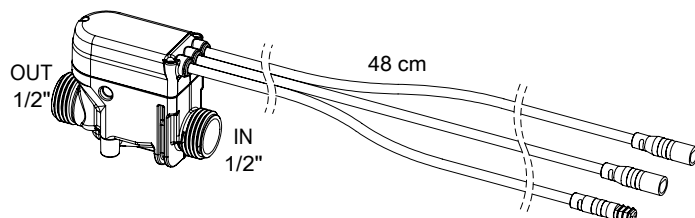

Technical drawing