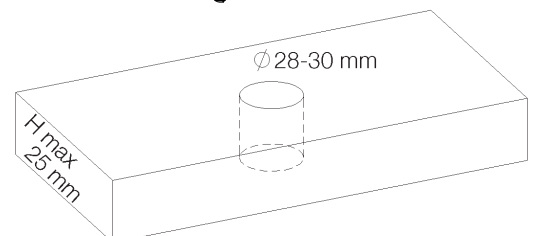

Technical drawing