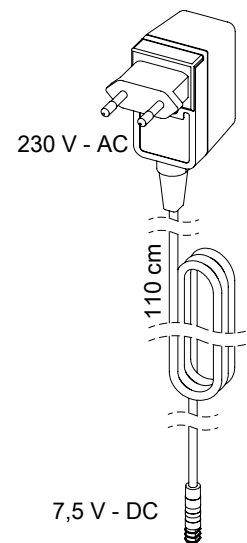

Technical drawing