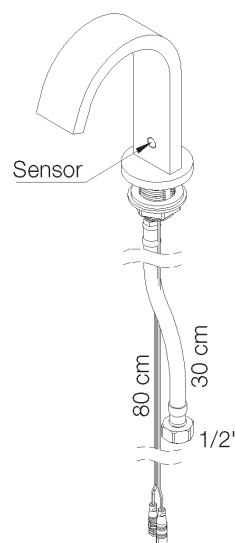

PRODUCT TECHNICAL SHEET

Collection :

SIGN

Ref. :

5082.11.33

Robinet de lave-mains Infrarouge sur secteur, froid

Infrarood fonteinkraan op netspanning, koud

Infrared washbasin tap mains-powered, cold

Picture

Product details

- Flow at 3 bar : Restricted 5,6 l/min
- Internal mechanism : Mechanism servo-motor, classic cartridge with ceramic discs for optimum reliability
- Power consumption : 4 W, Standby 0,1W
Input 110-230 V-AC @ 50-60 Hz
Output 7,5 V-DC
- Unit : Adjustable infrared detector with remote control (not included, ref. 8055.00.91)
Factory pre-set
- Security : Low voltage.
Automatic closing in case of power failure

Technical drawing

RA0.V01